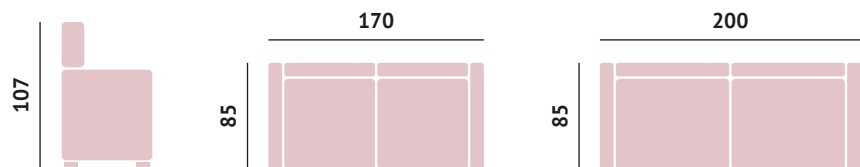

Asientos deslizantes
Respaldos reclinables multipuntos
Espuma 28kg en los asientos

Sliding seats
Multi-point reclining backrests
28kg foam on the seats

Bancos deslizantes
Encostos reclináveis multiponto
28 kg de espuma nos assentos

Kansas 3+2