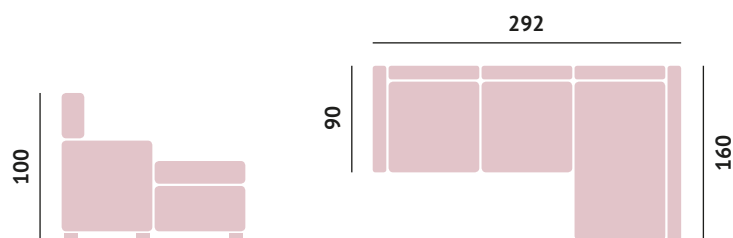

2 relax eléctricos
Cabezal reclinable
Espuma 28kg en los asientos

2 electric relax
Multi-point reclining backrests
28kg foam on the seats

2 relaxe elétrico
Encostos reclináveis multiponto
28 kg de espuma nos assentos